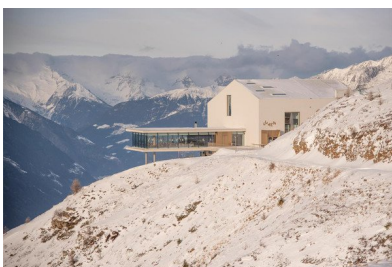

SIGHTS

Churches, chapels - Valdaora di Mezzo/Mitterolang

CAPELLA BAUMGARTNER STÖCKL/BAUMGARTNER STÖCKL

Churches, chapels - Valdaora di Mezzo/Mitterolang

CHURCH S. EGIDIO/ST. ÄGIDIUS

- Kiens/Chienes

HOFLADEN FALKENAU

Ruins - Valdaora di Sotto/Niederolang

LIMEKILN UNTERMÜHLBACH

Museums and exhibitions - Brunico

LUMEN

Monuments - Valdaora di Sopra / Oberolang

MILITARY STONE OF THE ROMANS

Museums and exhibitions - Brunico

MMM CORONES