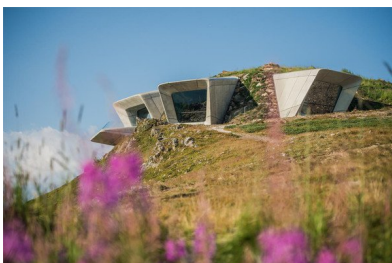

Museums and exhibitions - Brunico

MMM CORONES