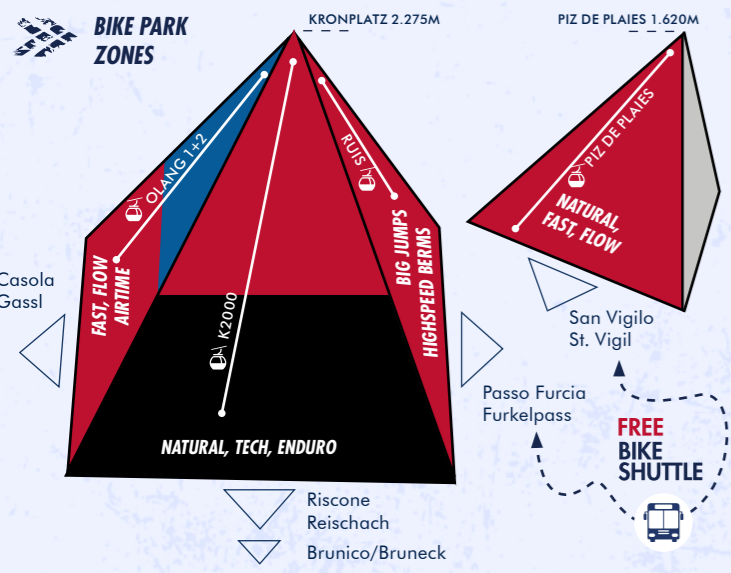

FREE BIKE SHUTTLE
SAN VIGILIO* - PASSO FURCIA
ST. VIGIL* - FURKELPASS

30.05. - 09.06.2025 (Fri - Sat - Sun - Mon)
13.06. - 05.10.2025 (every day)
10.10. - 12.10.2025 (Fri - Sat - Sun)

San Vigilio* St. Vigil*	9.00	10.00	11.00	12.00	13.00	14.00	15.00	16.00
Passo Furcia Furkelpass	9.15	10.15	11.15	12.15	13.15	14.15	15.15	16.15

*BUS STOP: parking area cable car Miara

SHARE THE TRAILS

RESPECT OTHER USERS
keep a safe distance to other riders, slow down at crossroads and ride carefully

RESPECT THE NATURE
don't leave your waste on and around the trails

Trail preparati a mano / Trails handgebaut / Trails prepared by hand
Trail preparati con macchine / Trails mit Maschinen vorbereitet / Trails prepared with machines

Easy Intermediate Intermediate with Difficult sections Difficult Extreme

NEW reshape section 01

SCAN THE SPOTIFY APP

1 HERRNSTEIG

K 2000 Riscone Reischach 7,4 km 73 m 1.255 m

ADDITIONAL TRAILS

Telle Line	Christian Trail	Franz Trail	Hans Trail	Sigi Line
↔ 617 m ↓ 81 m	↔ 637 m ↓ 90 m	↔ 1.021 m ↓ 189 m	↔ 718 m ↓ 183 m	↔ 776 m ↓ 140 m